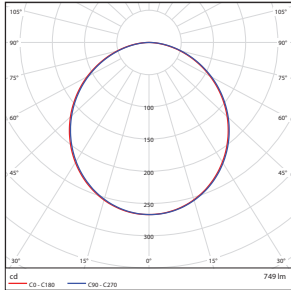

## DIMENSIONS

### 6" - Round

1.21-lbs

### 6" - Square

1.43-lbs

PHOTOMETRICS CHART

4-inch Round Energy Star

Illuminance at a Distance			
	Center Beam fc	Beam Width	
1.7R	92.4 fc	4.9 ft	4.9 ft
3.3R	24.5 fc	9.5 ft	9.5 ft
5.0R	10.7 fc	14.4 ft	14.3 ft
6.7R	5.95 fc	19.2 ft	19.2 ft
8.3R	3.88 fc	23.8 ft	23.8 ft
10.0R	2.67 fc	28.7 ft	28.7 ft

■ Vert. Spread: 110.3°  
■ Horiz. Spread: 110.3°

4-inch Square Energy Star

Illuminance at a Distance			
	Center Beam fc	Beam Width	
1.7R	82.6 fc	4.8 ft	4.8 ft
3.3R	21.9 fc	9.4 ft	9.4 ft
5.0R	9.54 fc	14.2 ft	14.3 ft
6.7R	5.31 fc	19.1 ft	19.1 ft
8.3R	3.46 fc	23.6 ft	23.7 ft
10.0R	2.39 fc	28.5 ft	28.5 ft