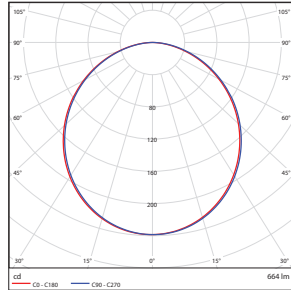

## DIMENSIONS

### 6" - Square

1.43-lbs

PHOTOMETRICS CHART

4-inch Round Energy Star

Illuminance at a Distance			
	Center Beam fc	Beam Width	
1.7R	92.4 fc	4.9 ft	4.9 ft
3.3R	24.5 fc	9.5 ft	9.5 ft
5.0R	10.7 fc	14.4 ft	14.3 ft
6.7R	5.95 fc	19.2 ft	19.2 ft
8.3R	3.88 fc	23.8 ft	23.8 ft
10.0R	2.67 fc	28.7 ft	28.7 ft

■ Vert. Spread: 110.3°  
■ Horiz. Spread: 110.3°

4-inch Square Energy Star

Illuminance at a Distance			
	Center Beam fc	Beam Width	
1.7R	82.6 fc	4.8 ft	4.8 ft
3.3R	21.9 fc	9.4 ft	9.4 ft
5.0R	9.54 fc	14.2 ft	14.3 ft
6.7R	5.31 fc	19.1 ft	19.1 ft
8.3R	3.46 fc	23.6 ft	23.7 ft
10.0R	2.39 fc	28.5 ft	28.5 ft

■ Vert. Spread: 109.8°  
■ Horiz. Spread: 109.9°

6-inch Round Energy Star

Illuminance at a Distance			
	Center Beam fc	Beam Width	
1.7R	118 fc	4.8 ft	4.8 ft
3.3R	31.3 fc	9.4 ft	9.3 ft
5.0R	13.6 fc	14.2 ft	14.2 ft
6.7R	7.58 fc	19.0 ft	19.0 ft
8.3R	4.94 fc	23.6 ft	23.5 ft
10.0R	3.40 fc	28.4 ft	28.3 ft