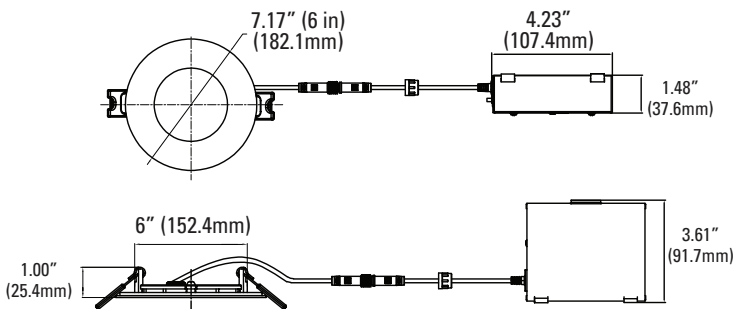

## DIMENSIONS

### 4" - Round

0.90-lbs

### 4" - Square

1.00-lbs

### 6" - Square

1.43-lbs

PHOTOMETRICS CHART

4-inch Round Energy Star

Illuminance at a Distance			
	Center Beam fc	Beam Width	
1.7R	92.4 fc	4.9 ft	4.9 ft
3.3R	24.5 fc	9.5 ft	9.5 ft
5.0R	10.7 fc	14.4 ft	14.3 ft
6.7R	5.95 fc	19.2 ft	19.2 ft
8.3R	3.88 fc	23.8 ft	23.8 ft
10.0R	2.67 fc	28.7 ft	28.7 ft