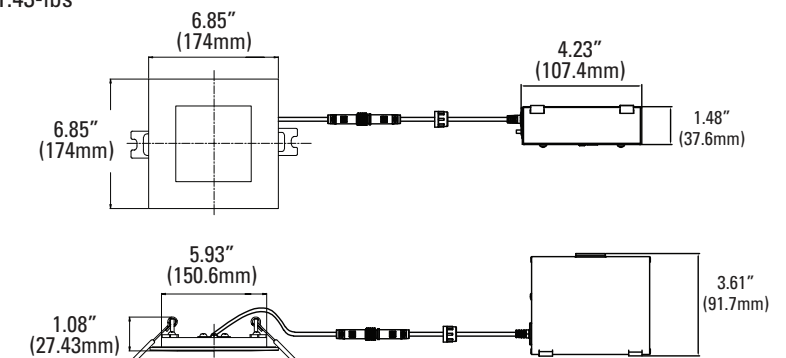

## DIMENSIONS

### 4" - Square

1.00-lbs

### 6" - Square

1.43-lbs

PHOTOMETRICS CHART

4-inch Round Energy Star

Illuminance at a Distance			
	Center Beam fc	Beam Width	
1.7R	92.4 fc	4.9 ft	4.9 ft
3.3R	24.5 fc	9.5 ft	9.5 ft
5.0R	10.7 fc	14.4 ft	14.3 ft
6.7R	5.95 fc	19.2 ft	19.2 ft
8.3R	3.88 fc	23.8 ft	23.8 ft
10.0R	2.67 fc	28.7 ft	28.7 ft