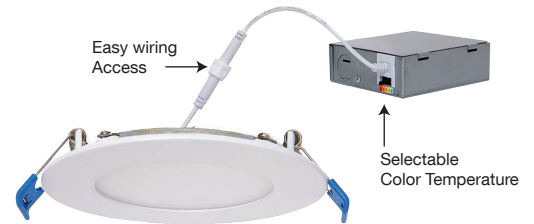

DLR/DLS SLIM DISK LIGHT CCT5

PROJECT: _____

SCHEDULE: _____ DATE: _____

PREPARE BY: _____

NOTES: _____

DESCRIPTION

Introducing our ultra-low profile selectable CCT LED downlight with matte white flange and die-cast aluminum construction for durability. This down slim light can accommodate dimmable LED lamp for delivering a light output up to 900+ lumens with 5 selectable color temperature (2700K,3000K,3500K,4000K,5000K) and CRI 90. Shaped in round and square downlight has a trim of 4-inch and 6-inch with high impact diffused lens shade for even light distribution. It is suitable for wet locations.

APPLICATIONS

Kitchen, decoration, hallway, bedroom, ceiling mount lighting

FEATURES

- Energy Star Qualified
- Wet Location
- ETL Listed
- IC rated
- JA8/Title 24
- ColorTemp: 5CCT (2700K, 3000K, 3500K, 4000K, 5000K)
- Voltage: 120V
- Input current: 0.10 - 0.12A
- Power Factor: >0.9
- Beam Angle: Flood
- Dimmable
- CRI: >90
- Operating temperature: -4°F - 113°F
- Surge Protection: DM=1KV, CM=2KV
- Ultra slim design for dry wall (no recessed can needed)
- 4" / 6" round or square design
- Recommended ceiling height at 9-10ft
- Color: White

EASY INSTALLATION

Snap-in mounting springs and easy wiring access for quick installation

STYLES

SAMPLE NUMBER LED4DLR-65L9CCT5

STYLE	DIAMETER	SERIES	LUMENS	CRI	COLOR TEMP
LED	4	DLR	65L	9	CCT5
LED Lighting	4 inch	Slim Disk Light Round	650+	CRI 90	Selectable Color Temperature (2700K,3000K,3500K, 4000K, 5000K)
		DLS			
		Slim Disk Light Square