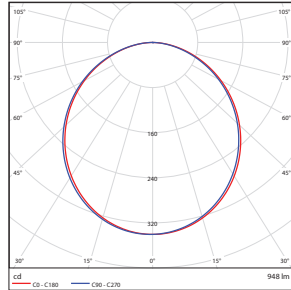

## DIMENSIONS

### 6" - Square

1.43-lbs

PHOTOMETRICS CHART

4-inch Round Energy Star

Illuminance at a Distance			
	Center Beam fc	Beam Width	
1.7R	92.4 fc	4.9 ft	4.9 ft
3.3R	24.5 fc	9.5 ft	9.5 ft
5.0R	10.7 fc	14.4 ft	14.3 ft
6.7R	5.95 fc	19.2 ft	19.2 ft
8.3R	3.88 fc	23.8 ft	23.8 ft
10.0R	2.67 fc	28.7 ft	28.7 ft

■ Vert. Spread: 110.3°  
■ Horiz. Spread: 110.3°

4-inch Square Energy Star

Illuminance at a Distance			
	Center Beam fc	Beam Width	
1.7R	82.6 fc	4.8 ft	4.8 ft
3.3R	21.9 fc	9.4 ft	9.4 ft
5.0R	9.54 fc	14.2 ft	14.3 ft
6.7R	5.31 fc	19.1 ft	19.1 ft
8.3R	3.46 fc	23.6 ft	23.7 ft
10.0R	2.39 fc	28.5 ft	28.5 ft

■ Vert. Spread: 109.8°  
■ Horiz. Spread: 109.9°

6-inch Round Energy Star

Illuminance at a Distance			
	Center Beam fc	Beam Width	
1.7R	118 fc	4.8 ft	4.8 ft
3.3R	31.3 fc	9.4 ft	9.3 ft
5.0R	13.6 fc	14.2 ft	14.2 ft
6.7R	7.58 fc	19.0 ft	19.0 ft
8.3R	4.94 fc	23.6 ft	23.5 ft
10.0R	3.40 fc	28.4 ft	28.3 ft