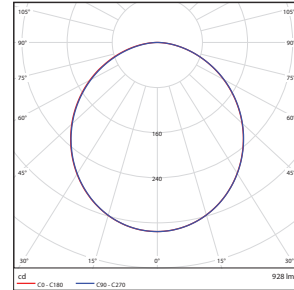

### 6" - Square

1.43-lbs

PHOTOMETRICS CHART

4-inch Round Energy Star

Illuminance at a Distance			
	Center Beam fc	Beam Width	
1.7R	92.4 fc	4.9 ft	4.9 ft
3.3R	24.5 fc	9.5 ft	9.5 ft
5.0R	10.7 fc	14.4 ft	14.3 ft
6.7R	5.95 fc	19.2 ft	19.2 ft
8.3R	3.88 fc	23.8 ft	23.8 ft
10.0R	2.67 fc	28.7 ft	28.7 ft

■ Vert. Spread: 110.3°  
■ Horiz. Spread: 110.3°

4-inch Square Energy Star

Illuminance at a Distance			
	Center Beam fc	Beam Width	
1.7R	82.6 fc	4.8 ft	4.8 ft
3.3R	21.9 fc	9.4 ft	9.4 ft
5.0R	9.54 fc	14.2 ft	14.3 ft
6.7R	5.31 fc	19.1 ft	19.1 ft
8.3R	3.46 fc	23.6 ft	23.7 ft
10.0R	2.39 fc	28.5 ft	28.5 ft

■ Vert. Spread: 109.8°  
■ Horiz. Spread: 109.9°

6-inch Round Energy Star

Illuminance at a Distance			
	Center Beam fc	Beam Width	
1.7R	118 fc	4.8 ft	4.8 ft
3.3R	31.3 fc	9.4 ft	9.3 ft
5.0R	13.6 fc	14.2 ft	14.2 ft
6.7R	7.58 fc	19.0 ft	19.0 ft
8.3R	4.94 fc	23.6 ft	23.5 ft
10.0R	3.40 fc	28.4 ft	28.3 ft

■ Vert. Spread: 109.7°  
■ Horiz. Spread: 109.5°

6-inch Square Energy Star

Illuminance at a Distance			
	Center Beam fc	Beam Width	
1.7R	116 fc	4.8 ft	4.8 ft
3.3R	30.8 fc	9.3 ft	9.3 ft
5.0R	13.4 fc	14.1 ft	14.1 ft
6.7R	7.47 fc	18.9 ft	18.8 ft
8.3R	4.87 fc	23.4 ft	23.3 ft
10.0R	3.35 fc	28.2 ft	28.1 ft